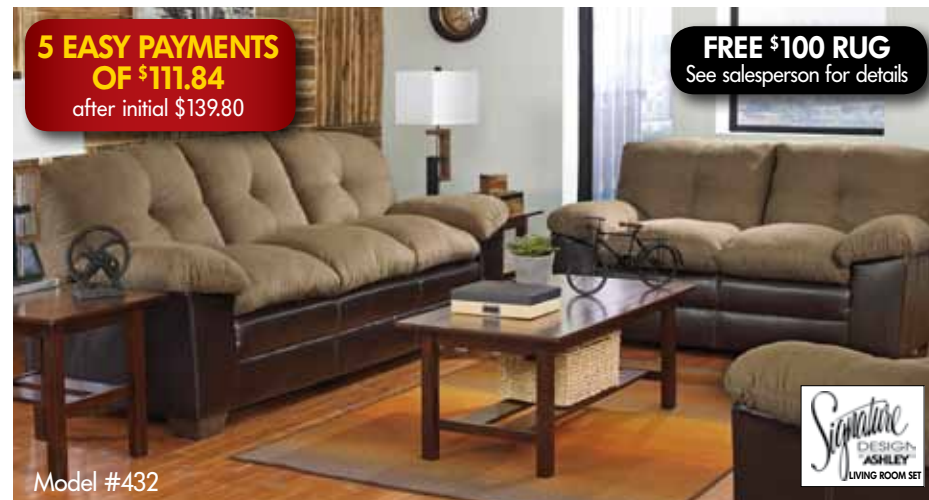

GRAND OPENING SAVINGS!

ALL STORES CELEBRATE OUR NEW LOCATION IN HARRISONBURG, VA!

Visit flooringandfurnitureforless.com

5 EASY PAYMENTS OF $111.84 after initial $139.80

FREE $100 RUG See salesperson for details

Model #432

Signature DESIGN BY ASHLEY LIVING ROOM SET

SOFA & LOVESEAT $699 PER SET

Overstuffed cushions and arms for extraordinary comfort. Rich 2-tone design. Hodgson Caramel.

ORIG. $1198 PLUS GET A FREE $100 RUG