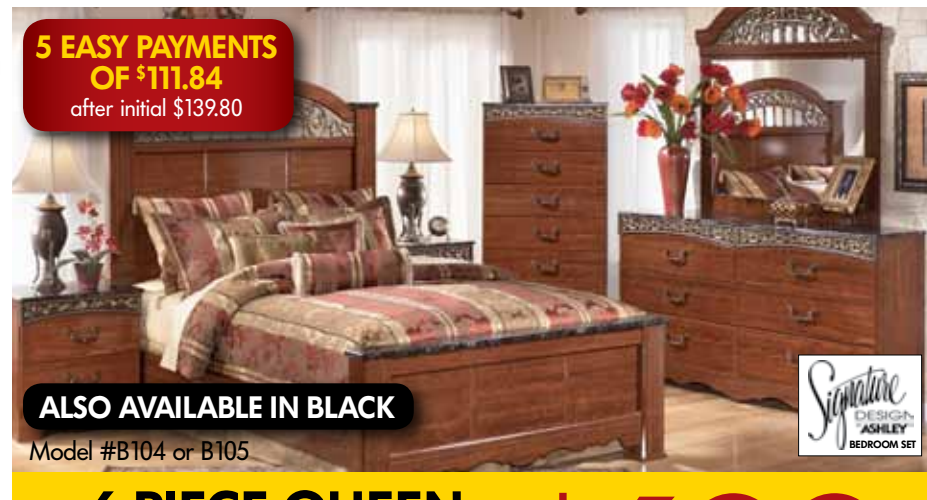

5 EASY PAYMENTS OF $111.84 after initial $139.80

ALSO AVAILABLE IN BLACK

Model #B104 or B105

Signature DESIGN BY ASHLEY BEDROOM SET

6 PIECE QUEEN BEDROOM SET $699 PER SET

Set includes headboard, footboard, rails, double dresser, mirror and nightstand. Glossy reddish/brown finish over replicated cherry grain. Deeply carved scroll motifs in an antique gold color finish.

ORIG. $1099 King Set..... **$799**